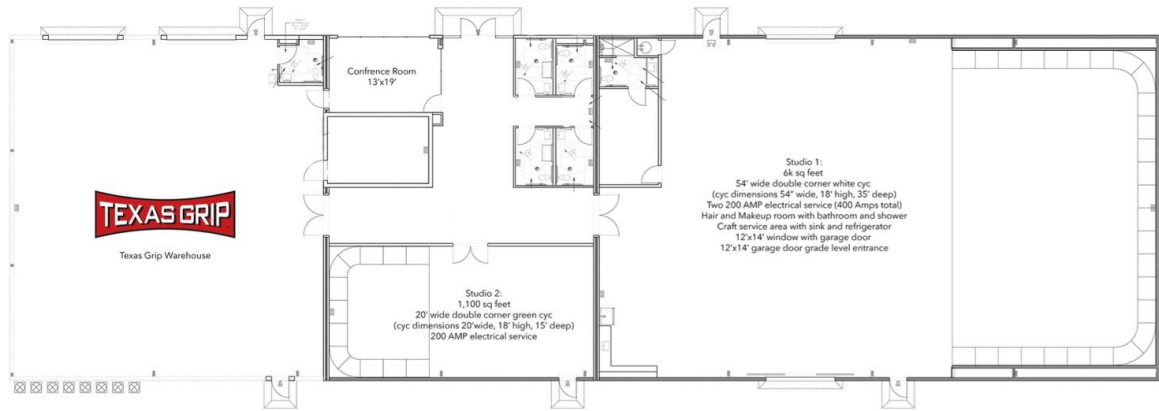

Texas Grip
12100 Farm to Market Rd 1826
Building 11
Austin, TX 78737

Texas Grip Studio Rate Sheet

Studio 1:

6k sq feet

54' wide double corner white cyc
(cyc dimensions 54" wide, 18' high, 35' deep)
Two 200 AMP electrical service (400 Amps total)
Hair and Makeup room with bathroom and shower
Craft service area with sink and refrigerator
12'x14' window with garage door
12'x14' garage door grade level entrance

Rate: \$3,000 for 10 hours

Studio 2:

1,100 sq feet

20' wide double corner green cyc
(cyc dimensions 20'wide, 18' high, 15' deep)
200 AMP electrical service

Rate: \$1,800 for 10 hours

Common Space Amenities

four large restrooms
conference room (rate available upon request)
on-site photo and production equipment rental

Studio 1

Hair and Makeup

Studio 2