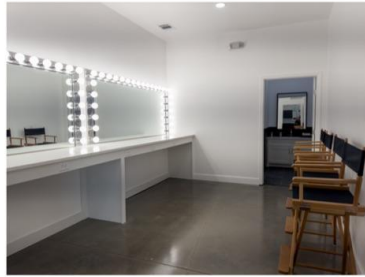

Texas Grip
12100 Farm to Market Rd 1826
Building 11
Austin, TX 78737

Texas Grip Studio Rate Sheet

Studio 1:

6k sq feet

54' wide double corner white cyc
(cyc dimensions 54" wide, 18' high, 35' deep)
Two 200 AMP electrical service (400 Amps total)
Hair and Makeup room with bathroom and shower
Craft service area with sink and refrigerator
12'x14' window with garage door
12'x14' garage door grade level entrance

Rate: \$3,000 for 10 hours

Studio 2:

1,100 sq feet

20' wide double corner green cyc
(cyc dimensions 20'wide, 18' high, 15' deep)
200 AMP electrical service

Rate: \$1,800 for 10 hours

Common Space Amenities

four large restrooms
conference room (rate available upon request)
on-site photo and production equipment rental

Studio 1

Hair and Makeup

Studio 2